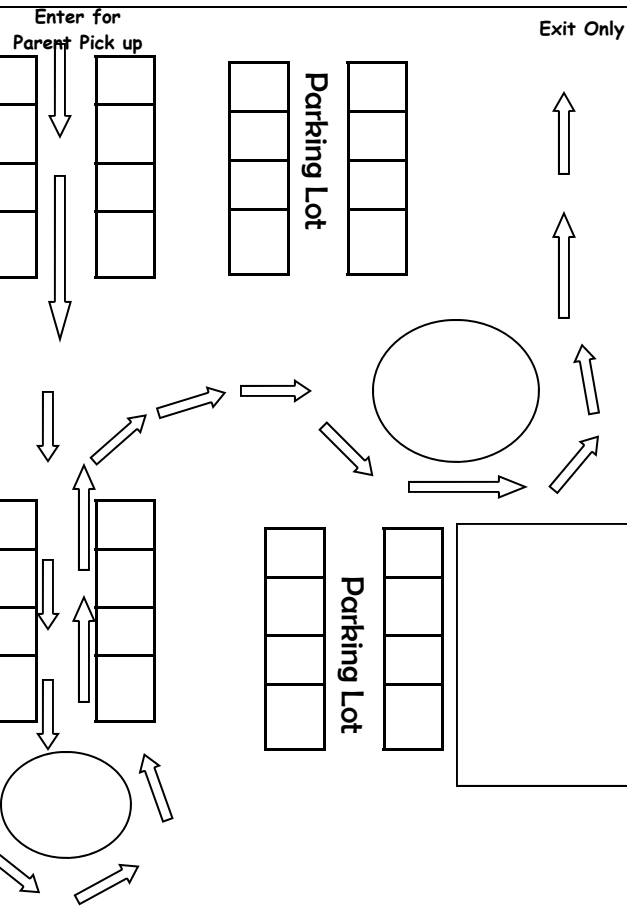

## Rayma C. Page Elementary Traffic Flow for Parent Pick-Up and Drop Off

North ←-----→ South  
 US 41 - Tamiami Trail

- **We strongly discourage parents from getting out of vehicles to pick up children.** There will be only 20 parking spaces for visitors in the North parking lot after school.
- If a parent insists on leaving his/her car, he/she will have to get into the parent pick up line to leave the premises in fairness to all cars that have waited.
- Cars will not be allowed to enter and line up in the parent pick up prior to 3:00.
- Cars will line up by the sign, "Parent Pick Up Starts Here."
- The only exit is through the gate next to the playground field.