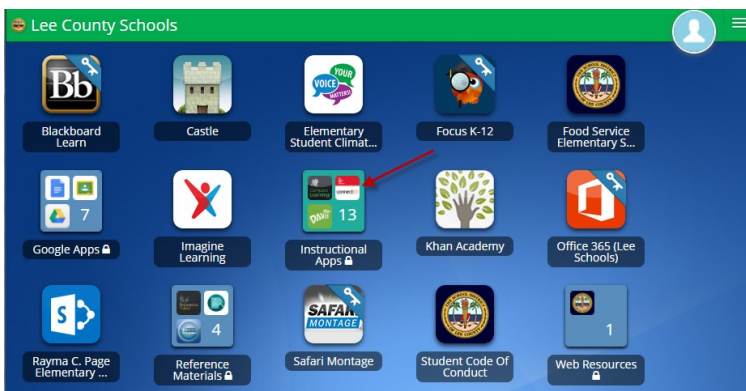

LAUNCHPAD

Student Guide

Today, your student can access the District Launchpad and begin using Compass Learning and OverDrive with the login information below:

Name: _____

Username: _____

Password: _____

Login Information

1. Open Browser.
2. Go to <http://launchpad.leeschools.net/>.
3. Enter student's district username and password.
4. First time logging in, verify the network password.
5. Select the Instructional Apps Folder.
6. Select the application icon. (one click)