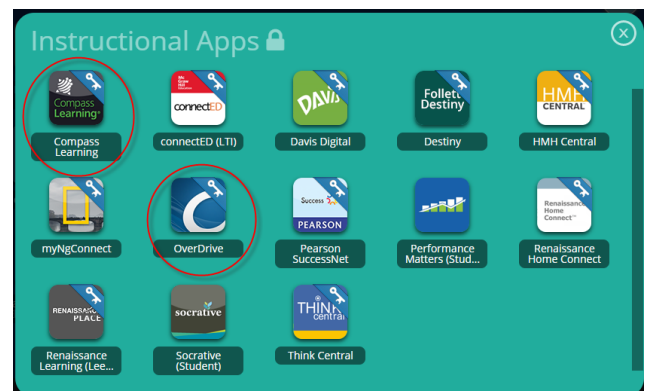

LAUNCHPAD

Student Guide

Today, your student can access the District Launchpad and begin using Compass Learning and OverDrive with the login information below:

Name: _____

Username: _____

Password: _____

Login Information

1. Open Browser.
2. Go to <http://launchpad.leeschools.net/>.
3. Enter student's district username and password.
4. First time logging in, verify the network password.
5. Select the Instructional Apps Folder.
6. Select the application icon. (one click)