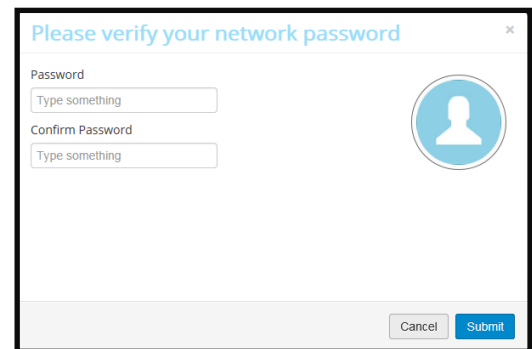

Log-in Information

1. Open Browser.
2. Go to <http://launchpad.leeschools.net/>.
3. Enter student's district username and password.
4. First time logging in, verify the network password.
5. Select the application icon.